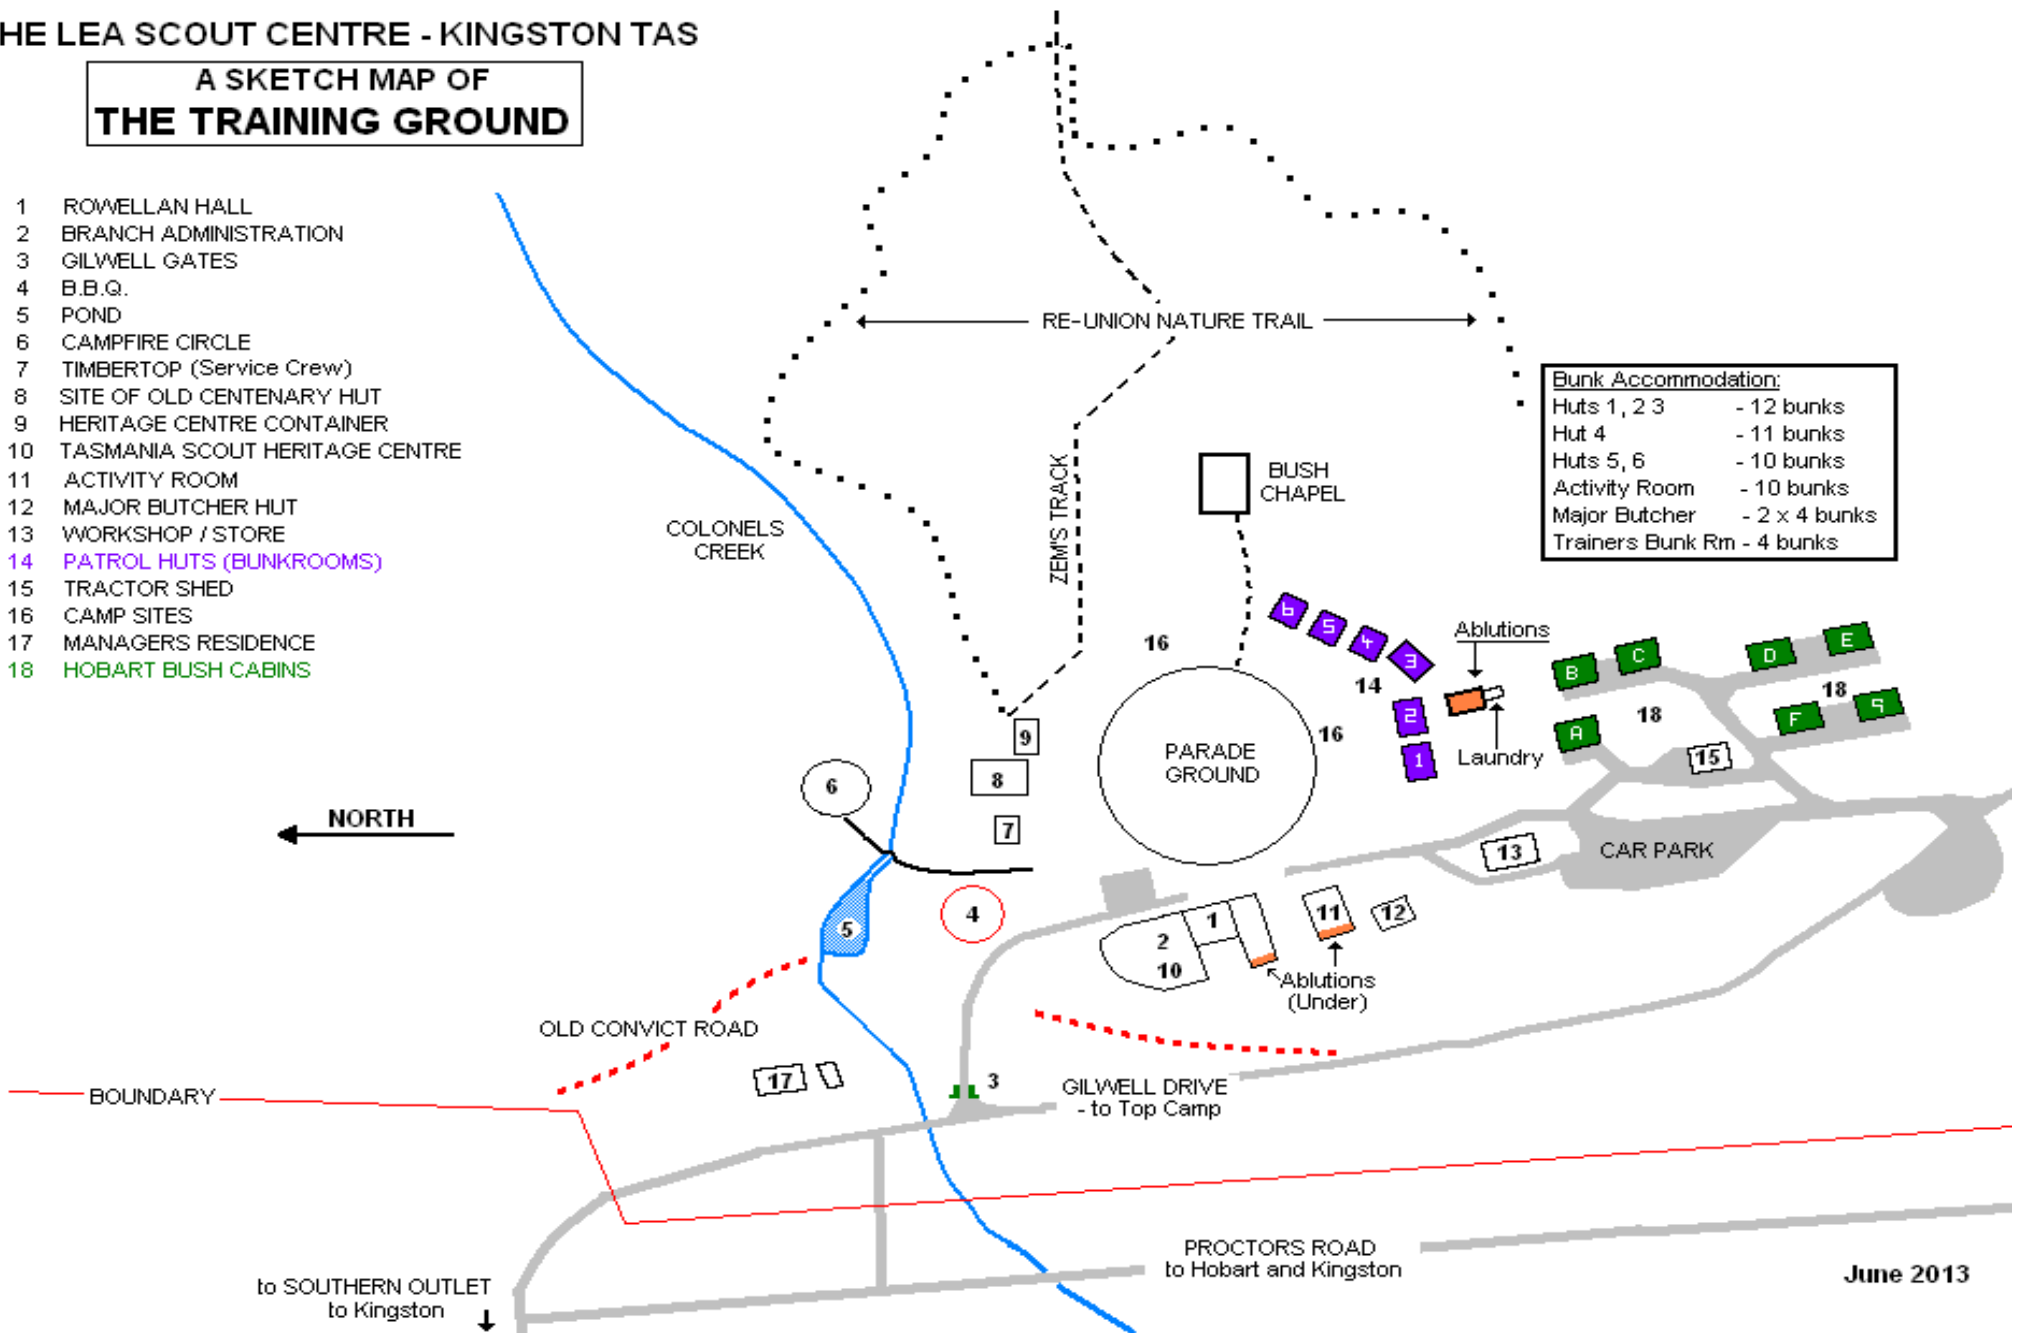

THE LEA SCOUT CENTRE - KINGSTON TAS

A SKETCH MAP OF THE TRAINING GROUND

- 1 ROWELLAN HALL
- 2 BRANCH ADMINISTRATION
- 3 GILWELL GATES
- 4 B.B.Q.
- 5 POND
- 6 CAMPFIRE CIRCLE
- 7 TIMBERTOP (Service Crew)
- 8 SITE OF OLD CENTENARY HUT
- 9 HERITAGE CENTRE CONTAINER
- 10 TASMANIA SCOUT HERITAGE CENTRE
- 11 ACTIVITY ROOM
- 12 MAJOR BUTCHER HUT
- 13 WORKSHOP / STORE
- 14 PATROL HUTS (BUNKROOMS)
- 15 TRACTOR SHED
- 16 CAMP SITES
- 17 MANAGERS RESIDENCE
- 18 HOBART BUSH CABINS

Bunk Accommodation:	
Huts 1, 2 3	- 12 bunks
Hut 4	- 11 bunks
Huts 5, 6	- 10 bunks
Activity Room	- 10 bunks
Major Butcher	- 2 x 4 bunks
Trainers Bunk Rm	- 4 bunks

June 2013